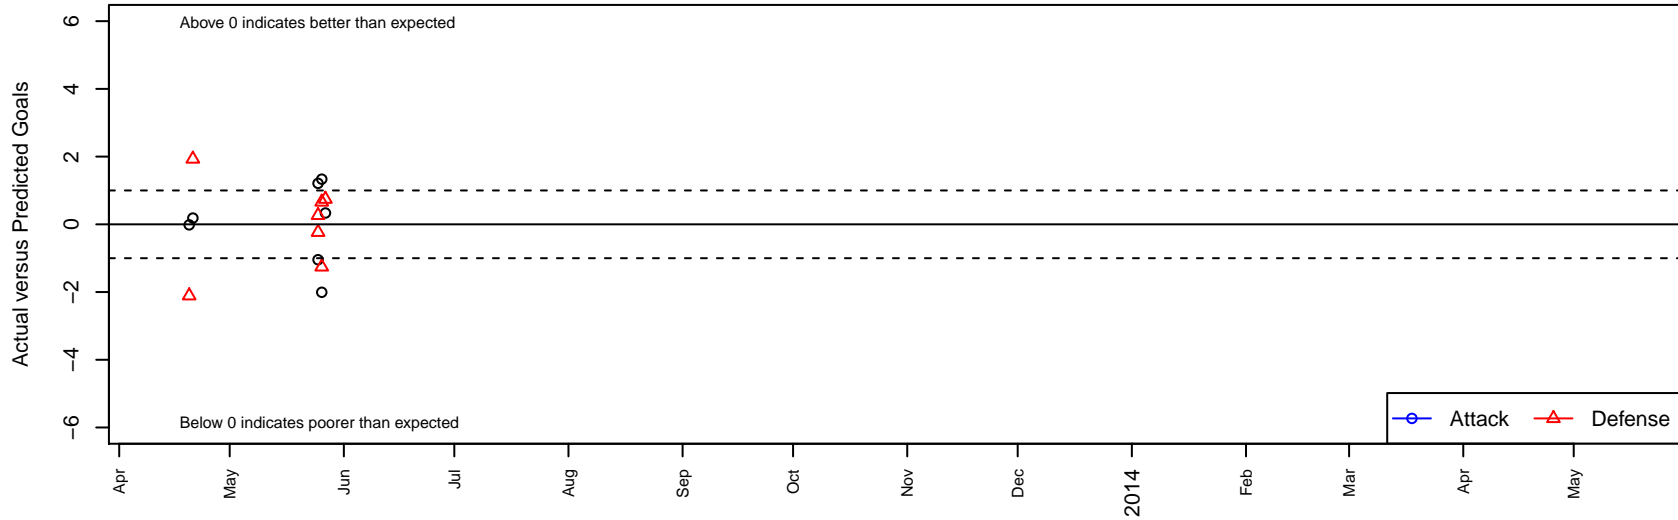

# RVSC Timbers Nitro B98

Rogue Valley SC  
 Medford, OR  
 B98 total strength=1282  
 attack=6.72 defense=4.2  
 alt names used:  
 RVSC Timbers Nitro B98  
 RVSC Timbers Nitro  
 RVSC Timbers B98 Nitro  
 RVTSC Nitro  
 RVT Nitro  
 Rogue Valley Timbers Nitro

Venues played:  
 OPL State Cup U16  
 Rogue Memorial BU14 Cascade

**RVSC Timbers Nitro B98**  
 Dots are actual minus expected GF (blue circles) and GA (red triangles).  
 Blue line is smoothed change in attack strength. Red is smoothed change in defense strength.